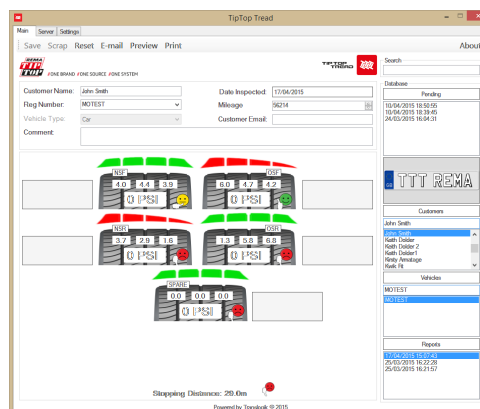

TIP TOP TREAD

TIP TOP TREAD Report
A clear and simple printed report is generated displaying all key data to aid the customer in understanding tyre condition

Tyre Pressure
The Graphic Tyre Audit Report shows pressure for each tyre in PSI or Bar.

Tread Depth
Three measurements are taken across the tyre and displayed in millimeters. With a warning if below safe limit

Tyre Wear
The wear pattern of the tyre is calculated using the tread data and highlights alignment issues that may be causing uneven wear.

Compatible Platforms

TIP TOP TREAD - THE PROCESS

STEP 1 - Inspection

In around one minute a technician is able to use the TIP TOP TREAD system to perform a full inspection on a 4-wheel vehicle plus the spare wheel. The data is automatically transmitted via bluetooth to the workstation ensuring the data is accurate and error-free, for superb ease of use.