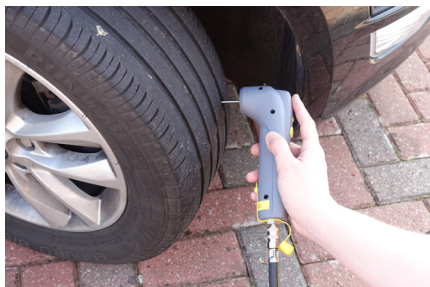

STEP 3 - Action

The TIP TOP TREAD system not only helps identify tyre issues but also wheel alignment and other problems that can adversely affect tyre performance. These issues are made highly visible in the Audit Report, leading to higher sales and safer and happier customers.

STEP 4 - Aftersales

The TIP TOP TREAD system stores customer data which can provide a useful prompt in the future to advise on scheduled service work or provide a courtesy tyre and wheel health check.