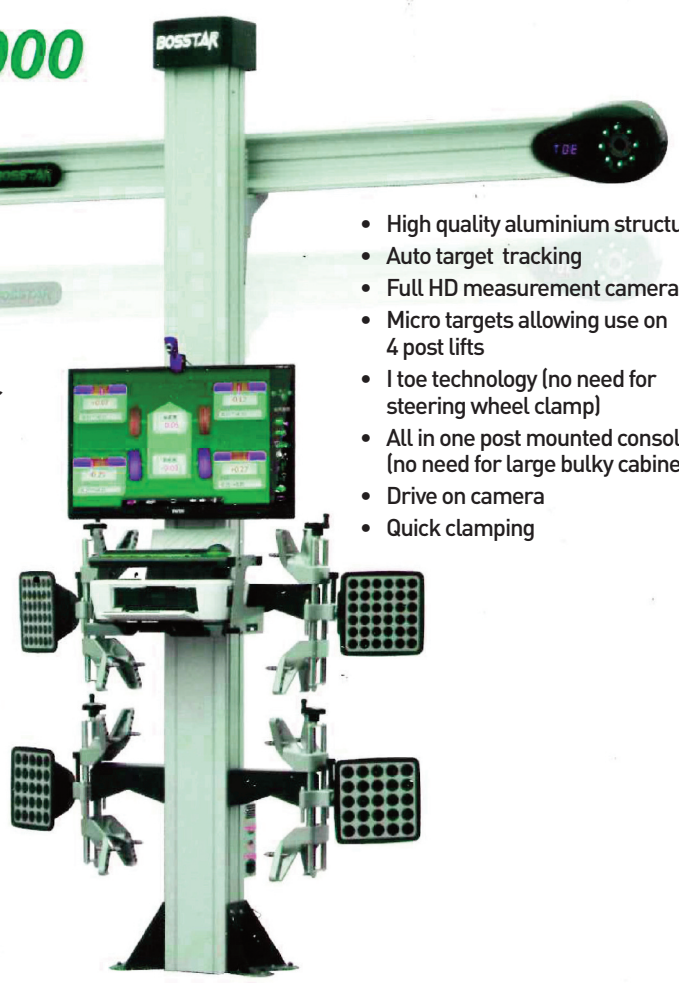

PLATINUM 3D ALIGNER

1. V-1000+

2. V-1000M+

3. V-1000S

4. V-1000S+

V-1000

The Platinum 3D wheel alignment system is the first in our range to be our premium level of wheel alignment systems. The technology in this product is packed with features allowing the range to be user friendly, making it easy for anyone to use.

- High quality aluminium structure
- Auto target tracking
- Full HD measurement cameras
- Micro targets allowing use on 4 post lifts
- I toe technology (no need for steering wheel clamp)
- All in one post mounted console (no need for large bulky cabinet)
- Drive on camera
- Quick clamping

3D ALIGNER
£6995

SCISSOR LIFT
£7500

PACKAGE DEAL
BUY BOTH & SAVE £1500
£12995 INCLUDING DELIVERY & INSTALLATION

PLATINUM ALIGNMENT

Ultra low profile scissor lift in the world
Save £3000 against old styles lifts
No excavation required