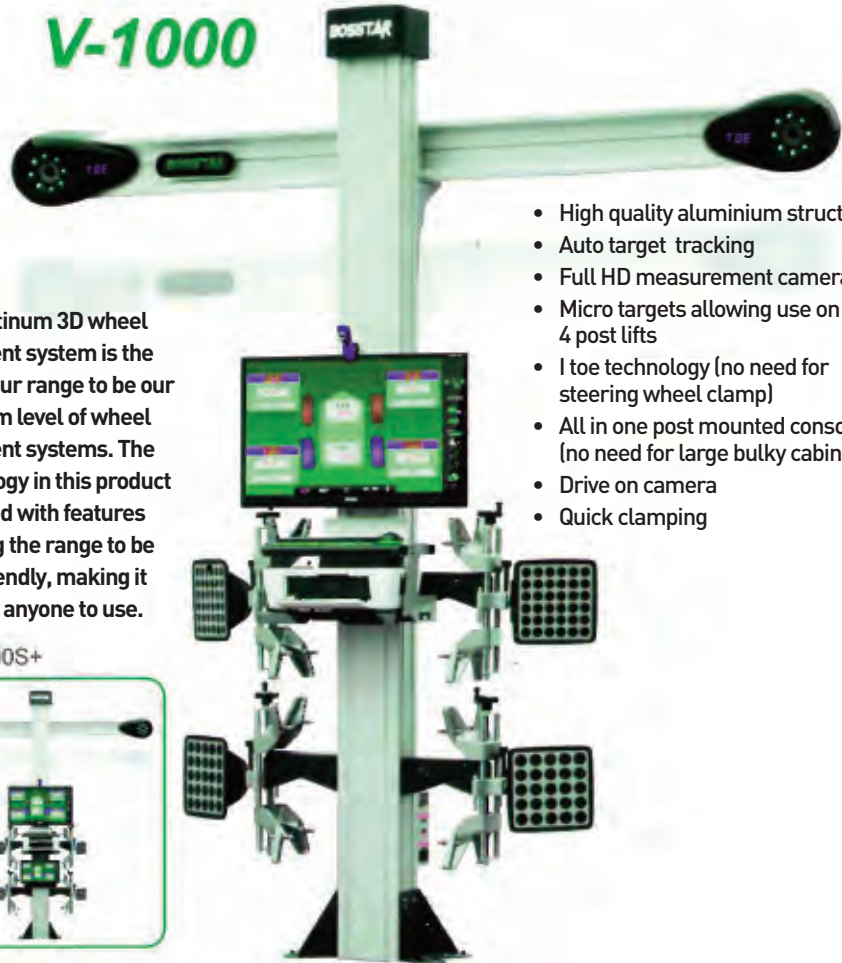

NOW ONLY
£899.00

PLATINUM ALIGNMENT 3D ALIGNER

1. V-1000+

2. V-1000M+

3. V-1000S

4. V-1000S+

V-1000

The Platinum 3D wheel alignment system is the first in our range to be our premium level of wheel alignment systems. The technology in this product is packed with features allowing the range to be user friendly, making it easy for anyone to use.

- High quality aluminium structure
- Auto target tracking
- Full HD measurement cameras
- Micro targets allowing use on 4 post lifts
- I toe technology (no need for steering wheel clamp)
- All in one post mounted console (no need for large bulky cabinet)
- Drive on camera
- Quick clamping

**3D
ALIGNER**
£6995

**SCISSOR
LIFT**
£7500

PACKAGE DEAL
BUY BOTH & SAVE £1500
£12995 INCLUDING
DELIVERY & INSTALLATION

PLATINUM ALIGNMENT

Ultra low profile scissor lift in the world
Save £3000 against old styles lifts
No excavation required