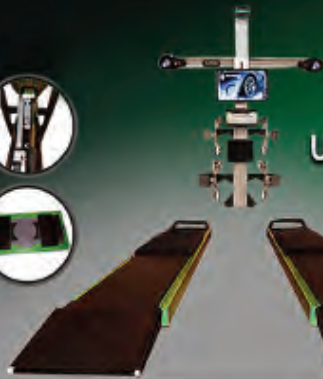

NOW ONLY
£899.00

PLATINUM ALIGNMENT 3D ALIGNER

1. V-1000+

2. V-1000M+

3. V-1000S

4. V-1000S+

V-1000

The Platinum 3D wheel alignment system is the first in our range to be our premium level of wheel alignment systems. The technology in this product is packed with features allowing the range to be user friendly, making it easy for anyone to use.

- High quality aluminium structure
- Auto target tracking
- Full HD measurement cameras
- Micro targets allowing use on 4 post lifts
- I toe technology (no need for steering wheel clamp)
- All in one post mounted console (no need for large bulky cabinet)
- Drive on camera
- Quick clamping

**3D
ALIGNER**
£6995

**SCISSOR
LIFT**
£7500

PACKAGE DEAL
BUY BOTH & SAVE £1500
£12995 INCLUDING
DELIVERY & INSTALLATION

PLATINUM ALIGNMENT

Ultra low profile scissor lift in the world
Save £3000 against old styles lifts
No excavation required