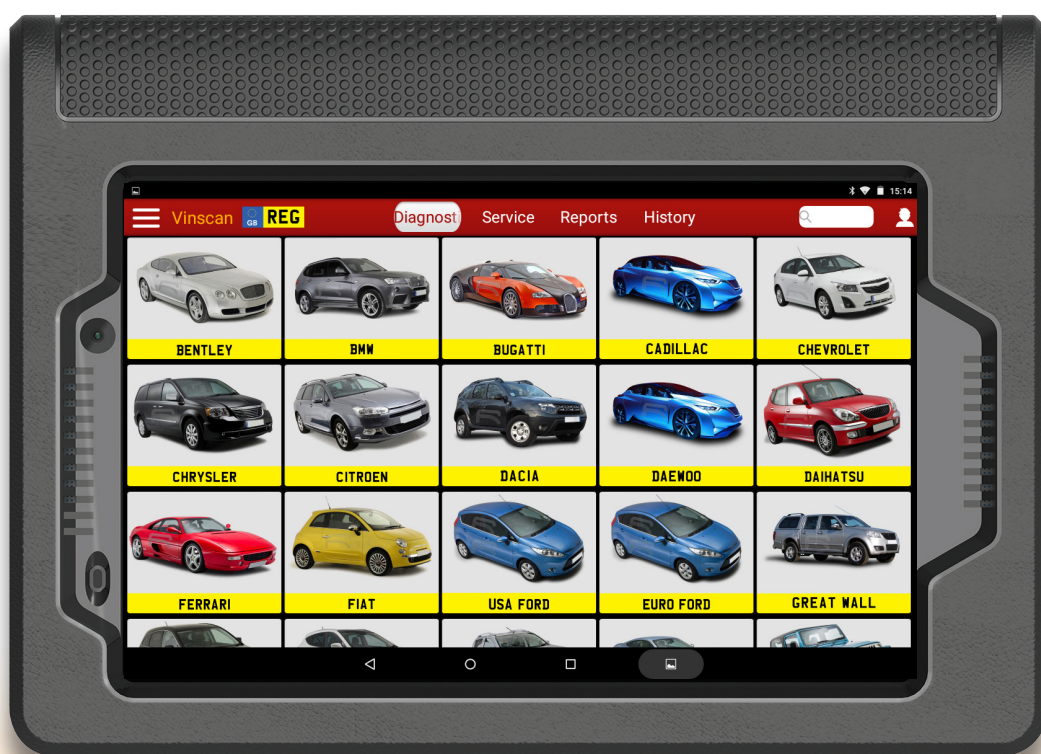

BRANCH MANAGER'S SPECIAL

OFFER PRICE
£895.00

GE-TEC DIAGNOSTIC UNIT

Built for the Parts Alliance with additional tailored software

Part No: GE-TEC

Mobile Tablet
with Bluetooth
EOBD Dongle

STRICTLY WHILE
STOCKS LAST!!

**SUPER
FAST**

SAVE £400

The super fast Garage Essentials
GE-Tec diagnostic unit from
the Parts Alliance.

Covers a wide range of car models
including European, Asian, American
and Chinese models.

It also has a range of powerful test
functions, and provides accurate live data.

Terms and conditions
Price excludes VAT | Offer subject to availability while stocks last |
Images for illustration purposes only | Trade offer only

**NEW
PRODUCT
2017**

OFFER PRICE

£895.00

FANTASTIC DIAGNOSTIC UNIT